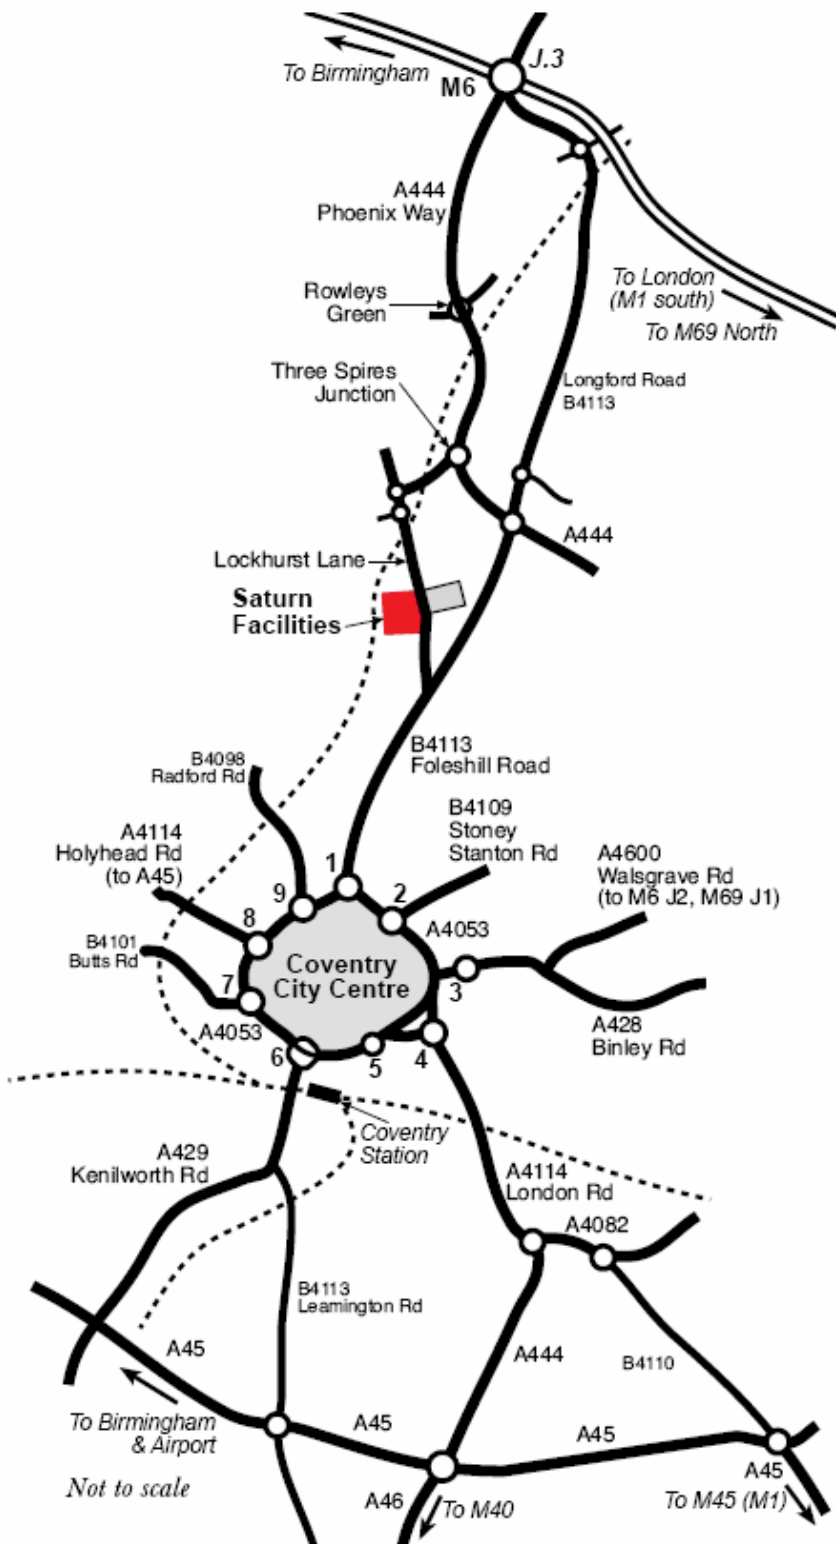

## Speciality Fibres and Materials Ltd.

Situated in the heart of the Midlands' motorway network, Coventry is easily reached from all parts of the country, 94 miles from London and 18 miles from Birmingham. Speciality Fibres and Materials Limited is located at Saturn Facilities, 101 Lockhurst Lane.

### By Air

Birmingham International Airport is 11 miles from Coventry (approximately 20 minutes by taxi). Connections from Birmingham International Station to Coventry are every 15 minutes.

### By Road

**If you are using a Sat-Nav system please enter CV6 5SF as the destination post code.**

From M6 (N or S), leave at J3 following the A444 to Lockhurst Lane.

From M1 (N), take M69 and then M6 (signed Birmingham). Leave at J3 and follow directions as above.

For ease of approach, when travelling from M1 (S) leave at J19 and join M6 (Birmingham), leave at J3 and follow directions as above.

From M42 (W), take M6/M1 south at J7a. Leave at J3 and follow directions as above.