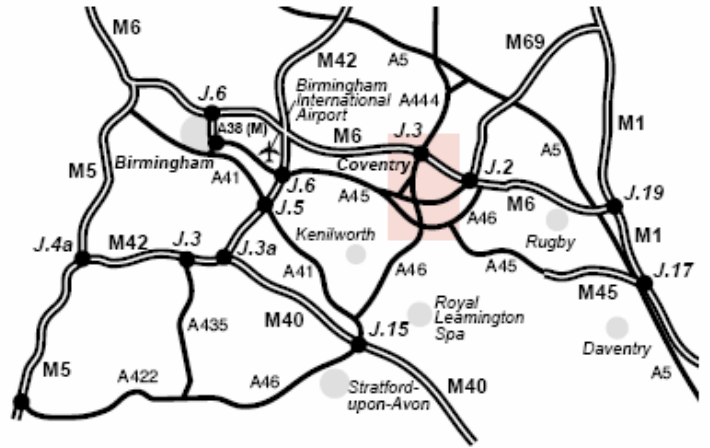

## Speciality Fibres and Materials Ltd.

Situated in the heart of the Midlands' motorway network, Coventry is easily reached from all parts of the country, 94 miles from London and 18 miles from Birmingham. Speciality Fibres and Materials Limited is located at Saturn Facilities, 101 Lockhurst Lane.

### By Air

Birmingham International Airport is 11 miles from Coventry (approximately 20 minutes by taxi). Connections from Birmingham International Station to Coventry are every 15 minutes.

### By Road

**If you are using a Sat-Nav system please enter CV6 5SF as the destination post code.**

From M6 (N or S), leave at J3 following the A444 to Lockhurst Lane.

From M1 (N), take M69 and then M6 (signed Birmingham). Leave at J3 and follow directions as above.

For ease of approach, when travelling from M1 (S) leave at J19 and join M6 (Birmingham), leave at J3 and follow directions as above.

From M42 (W), take M6/M1 south at J7a. Leave at J3 and follow directions as above.